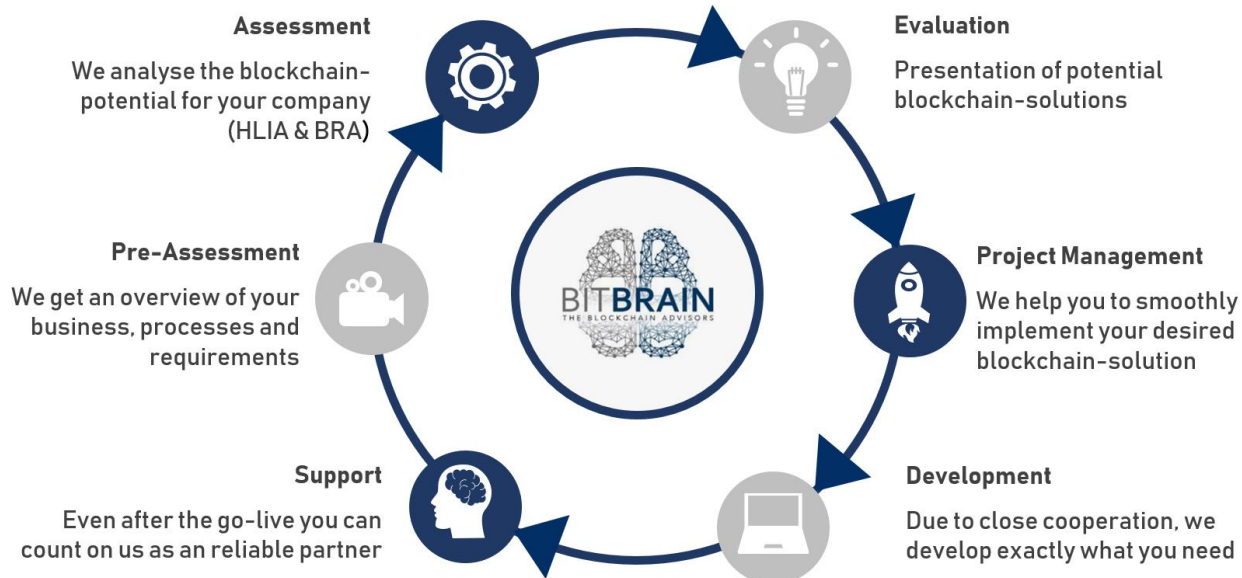

Full Advisory Service

If there are possible blockchain solutions for your business we are glad to help you implementing those.

Workshops

We provide a broad range of adaptable workshops concerning blockchain technology. The content ranges from the basics to professional trainings.

If you plan an internal workshop for your employees, our university lecturers for blockchain technology are glad to help.